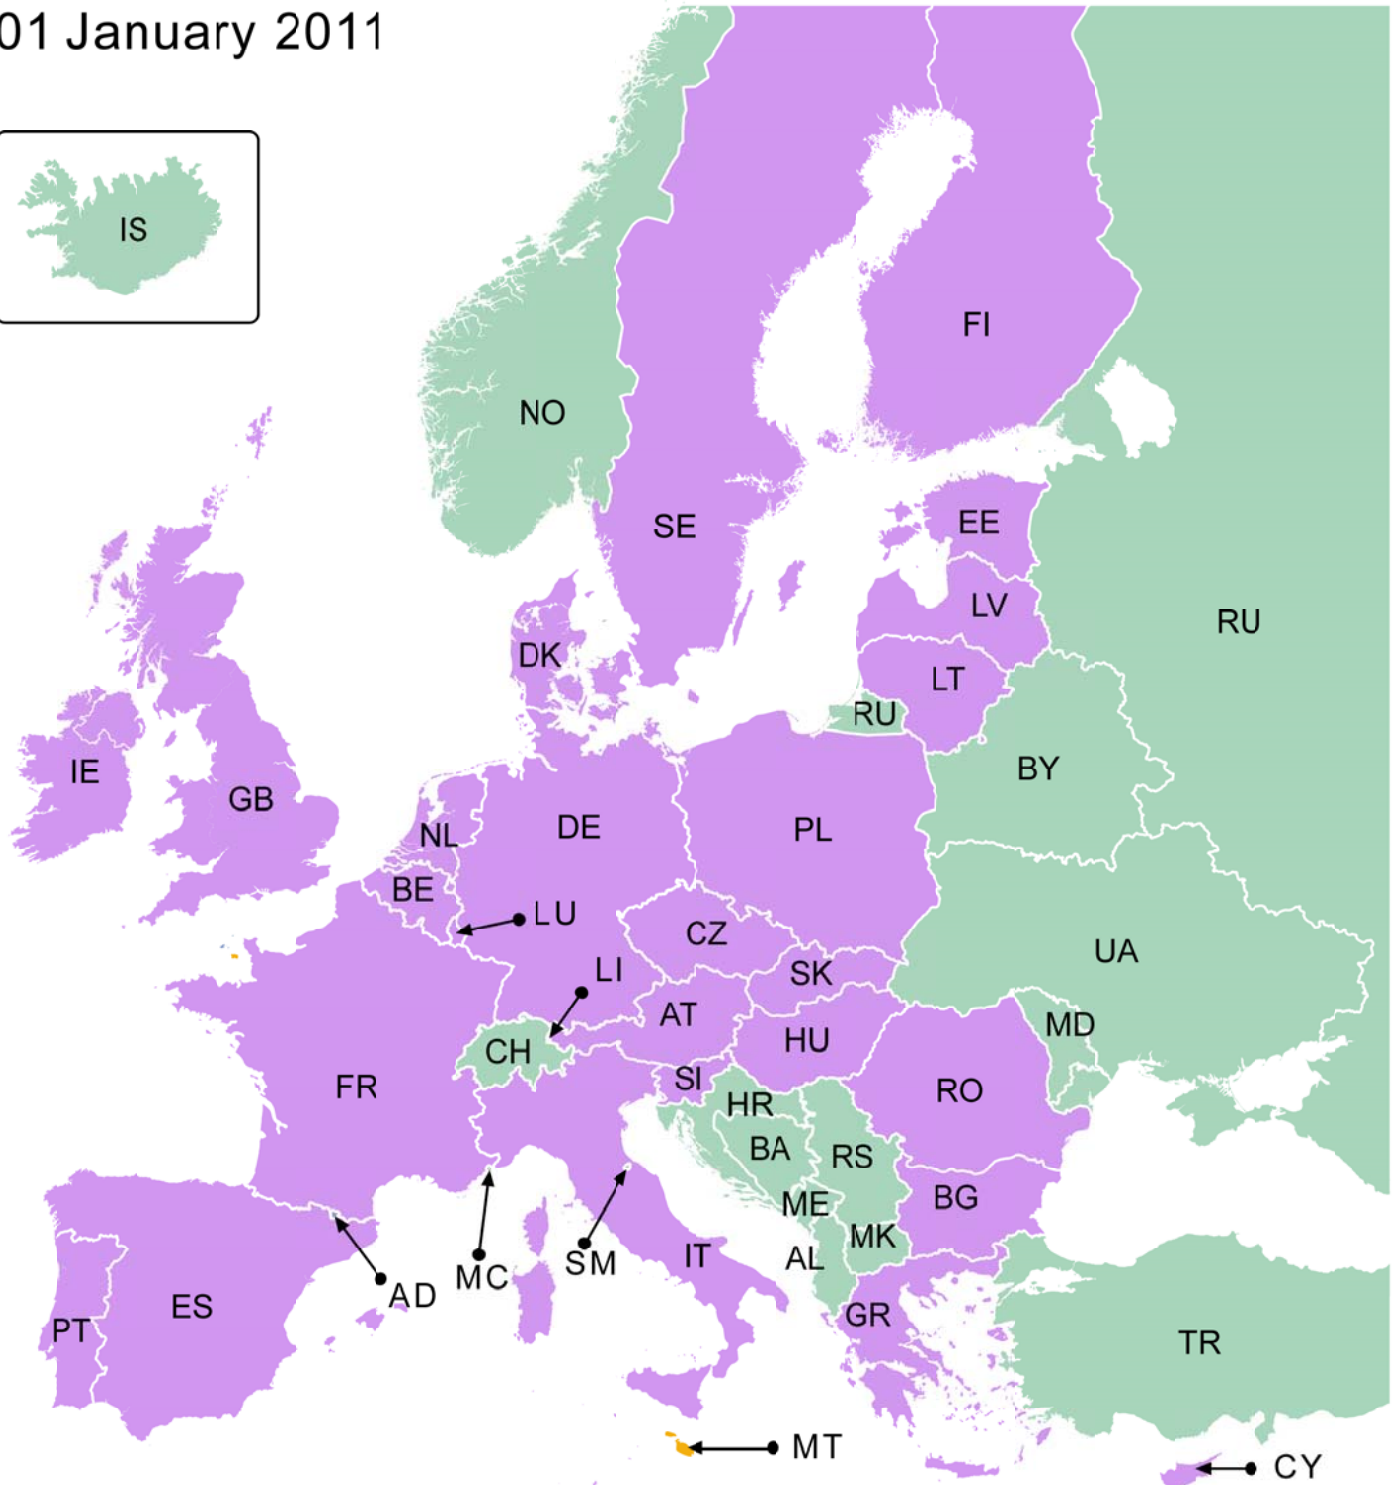

01 January 2011

Key

- CTM and Madrid Protocol
- CTM only
- Madrid Protocol only
- Neither

25 The Crescent
King Street
Leicester
LE1 6RX
United Kingdom

www.serjeants.co.uk