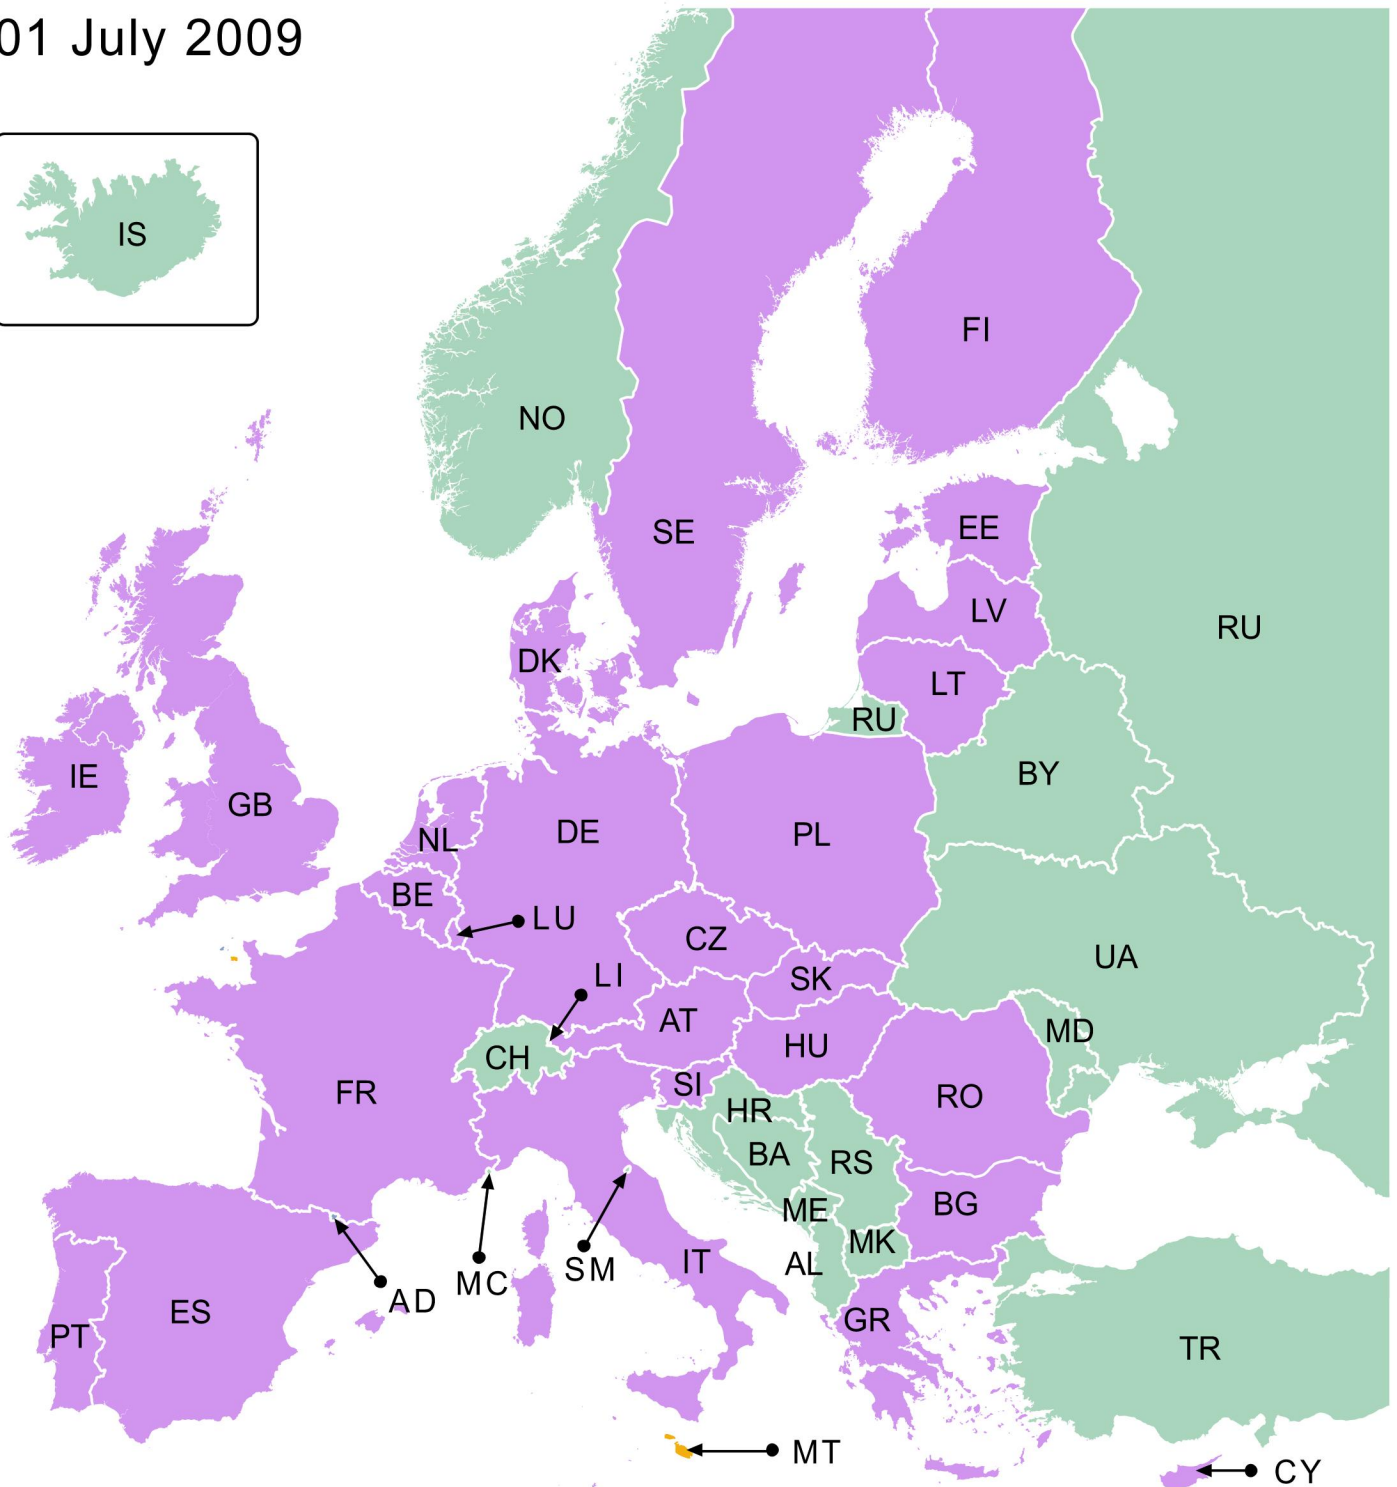

01 July 2009

Key

- CTM and Madrid Protocol
- CTM only
- Madrid Protocol only
- Neither

25 The Crescent
King Street
Leicester
LE1 6RX
United Kingdom

www.serjeants.co.uk